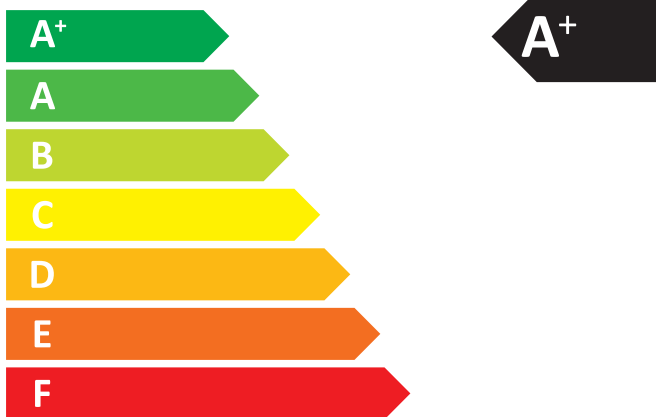

ENERG

енергия · ενεργεια

THERMOR

296518

Two icons representing sound power level: a speaker icon with sound waves and a house icon with sound waves. Below the speaker icon is the text "- dB". Below the house icon is the text "50 dB".

■ 1566	■ -
■ 1213	■ -
■ 977	■ -
kWh/annum	GJ/annum

A map of Europe with various regions shaded in different shades of blue, corresponding to the energy consumption data points listed above.

ENERG

енергия · ενέργεια